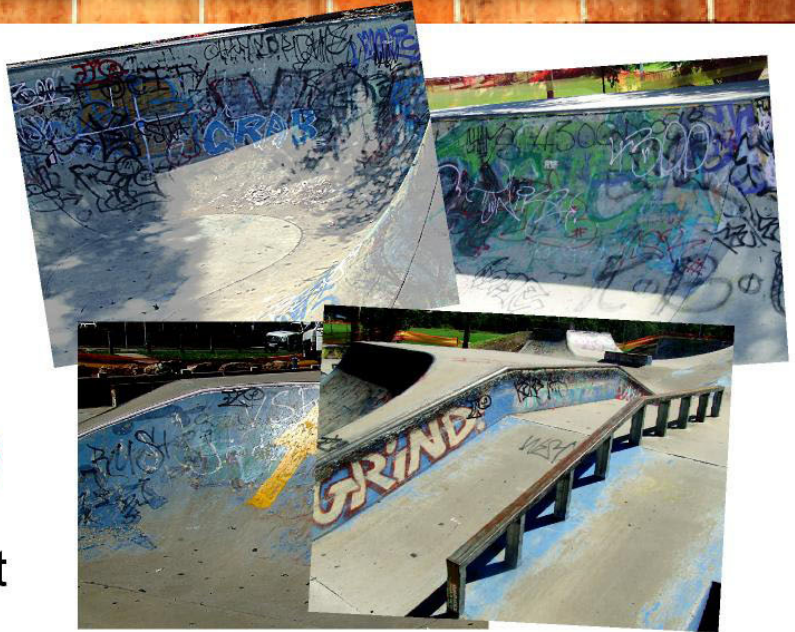

Total Anti-Graffiti Solutions

Are your skate parks an **EYESORE?**

Are your skate parks **unsafe** due to **PAINT BUILD UP?**

Are your skate parks just **DIRTY?**

If your have answered yes to any of the above questions then call:

Total Anti-Graffiti Solutions 0433 TAG OFF

Not only can we make your Skate Parks look new again we can help you maintain them with a new State-of-the Art, Long Life Non Slip Anti Graffiti Shield. This shield is invisible and helps stop graffiti penetrating the concrete allowing for easier chemical removal. This shield also prevents staining from food, chewing gum and has water repelling properties. This shield does not become slippery when wet or turn yellow and peel off under the sun.